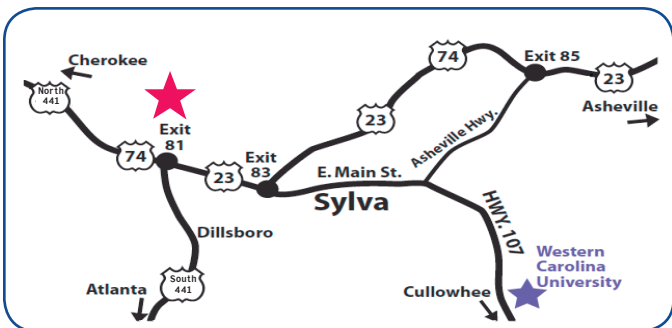

ATTRACTIONS - POINTS OF INTEREST

- Western Carolina University
- Harrah's Cherokee Casino
- Cherokee Indian Reservation
- Whitewater Rafting
- Blue Ridge Parkway
- Many Restaurants and Shops Nearby
- Great Smoky Mountains National Park
- Southwestern Community College Reservation
- Great Smoky Mountains Railroad
- Waterfall, Mountain Biking and Hiking Trails

Easily accessible from US Highways 441, 23 and 74 at Exit 81B.

Holiday Inn Express & Suites
26 Rufus Robinson Road • Sylva, NC 28779
Tel: 828-631-1111 • Fax: 828-631-5555

Toll Free 1-888-HOLIDAY (888-465-4329)
www.hiexpress.com