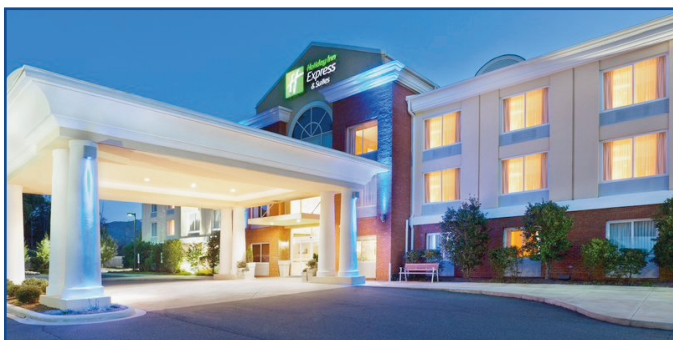

SYLVA
North Carolina

AN IHG® HOTEL

Hotel Direct: 828-631-1111
www.hiexpress.com

ACCOMMODATIONS

- 100% Non-Smoking Hotel
- FREE High Speed Wireless Internet Access
- FREE Express Start **HOT** Breakfast Bar
- FREE Local Calls
- Coffee & Tea Available 24 Hrs
- Indoor Heated Pool & Hot Tub
- Fitness Center
- Business Center
- Microwave, Refrigerator in all Rooms
- Meeting Space for up to 25 People
- Guest Laundry

ATTRACTIONS - POINTS OF INTEREST

- Western Carolina University
- Harrah's Cherokee Casino
- Cherokee Indian Reservation
- Whitewater Rafting
- Blue Ridge Parkway
- Many Restaurants and Shops Nearby
- Great Smoky Mountains National Park
- Southwestern Community College Reservation
- Great Smoky Mountains Railroad
- Waterfall, Mountain Biking and Hiking Trails